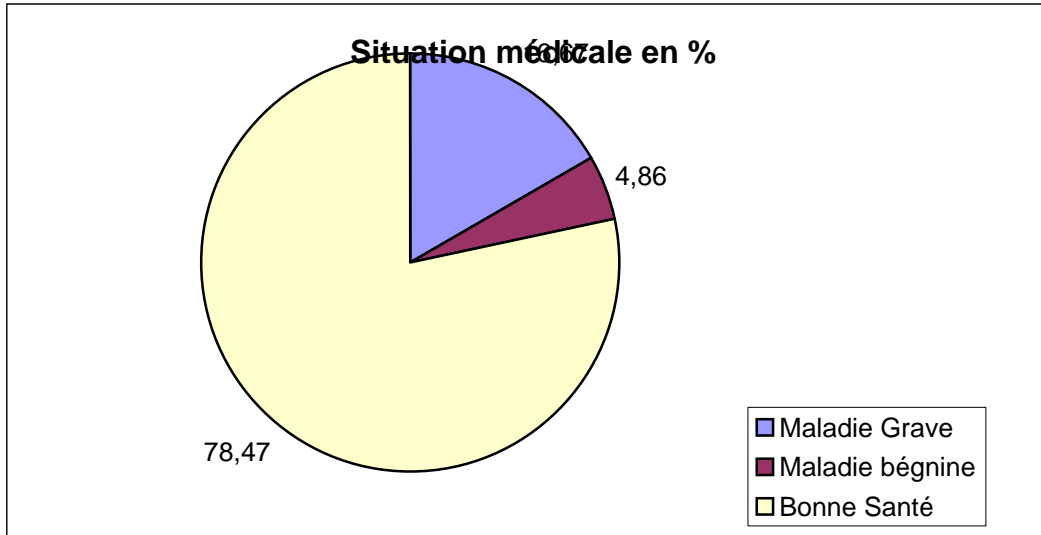

Squat des 1000 de Cachan bâtiment F

Squat des 1000 de Cachan bâtiment F

This document was created with Win2PDF available at <http://www.daneprairie.com>.
The unregistered version of Win2PDF is for evaluation or non-commercial use only.