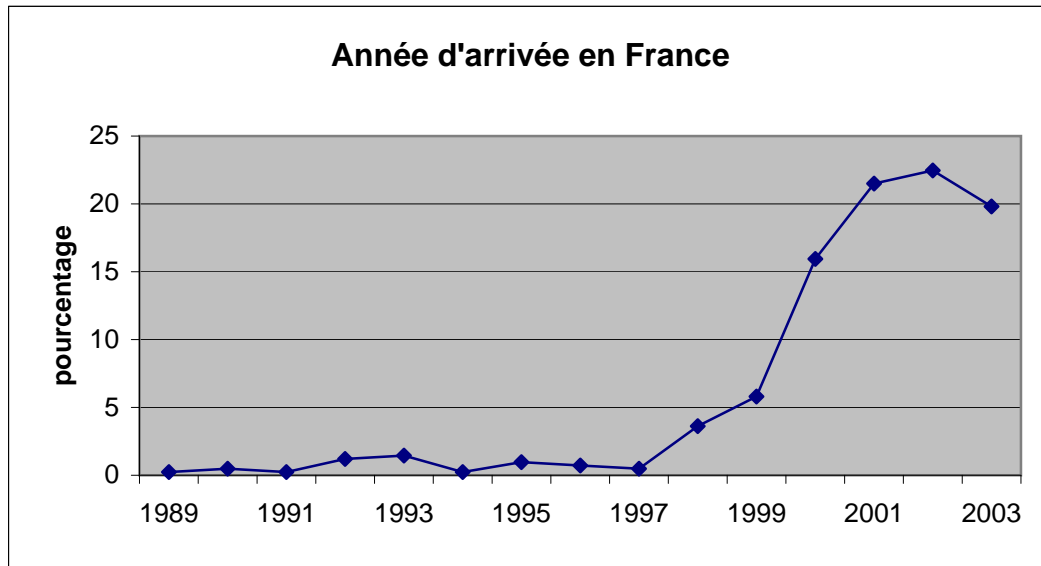

Squat des 1000 de Cachan bâtiment F

Squat des 1000 de Cachan bâtiment F

This document was created with Win2PDF available at <http://www.daneprairie.com>.
The unregistered version of Win2PDF is for evaluation or non-commercial use only.