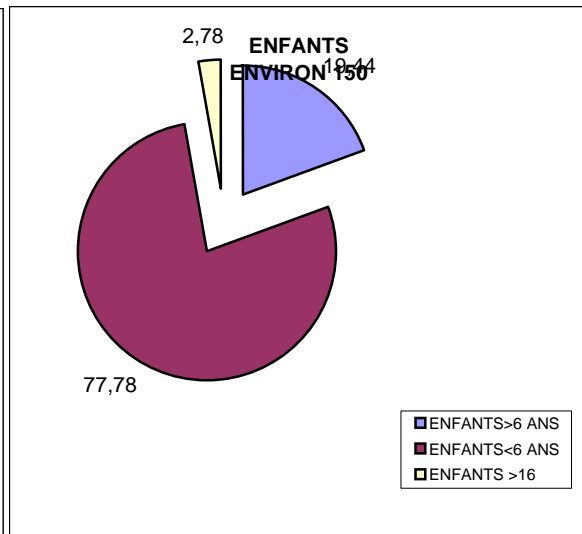

Squat des 1000 de Cachan bâtiment F

Squat des 1000 de Cachan bâtiment F

This document was created with Win2PDF available at <http://www.daneprairie.com>.
The unregistered version of Win2PDF is for evaluation or non-commercial use only.