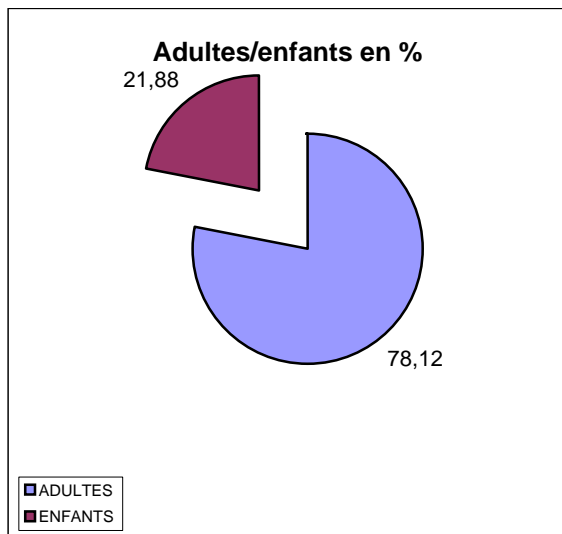

Squat des 1000 de Cachan bâtiment F

Squat des 1000 de Cachan bâtiment F

This document was created with Win2PDF available at <http://www.daneprairie.com>.
The unregistered version of Win2PDF is for evaluation or non-commercial use only.