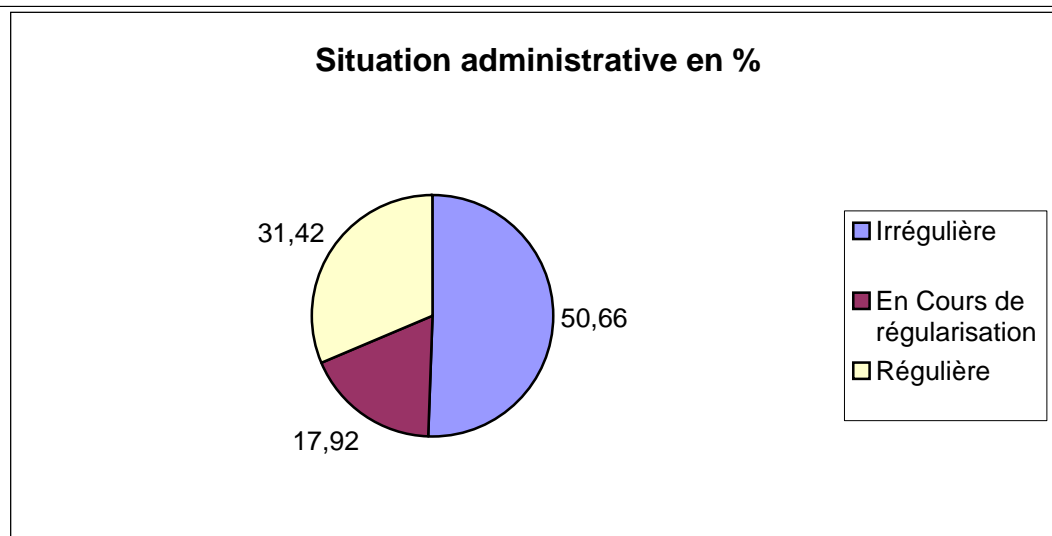

Squat des 1000 de Cachan bâtiment F

Squat des 1000 de Cachan bâtiment F

This document was created with Win2PDF available at <http://www.daneprairie.com>.
The unregistered version of Win2PDF is for evaluation or non-commercial use only.